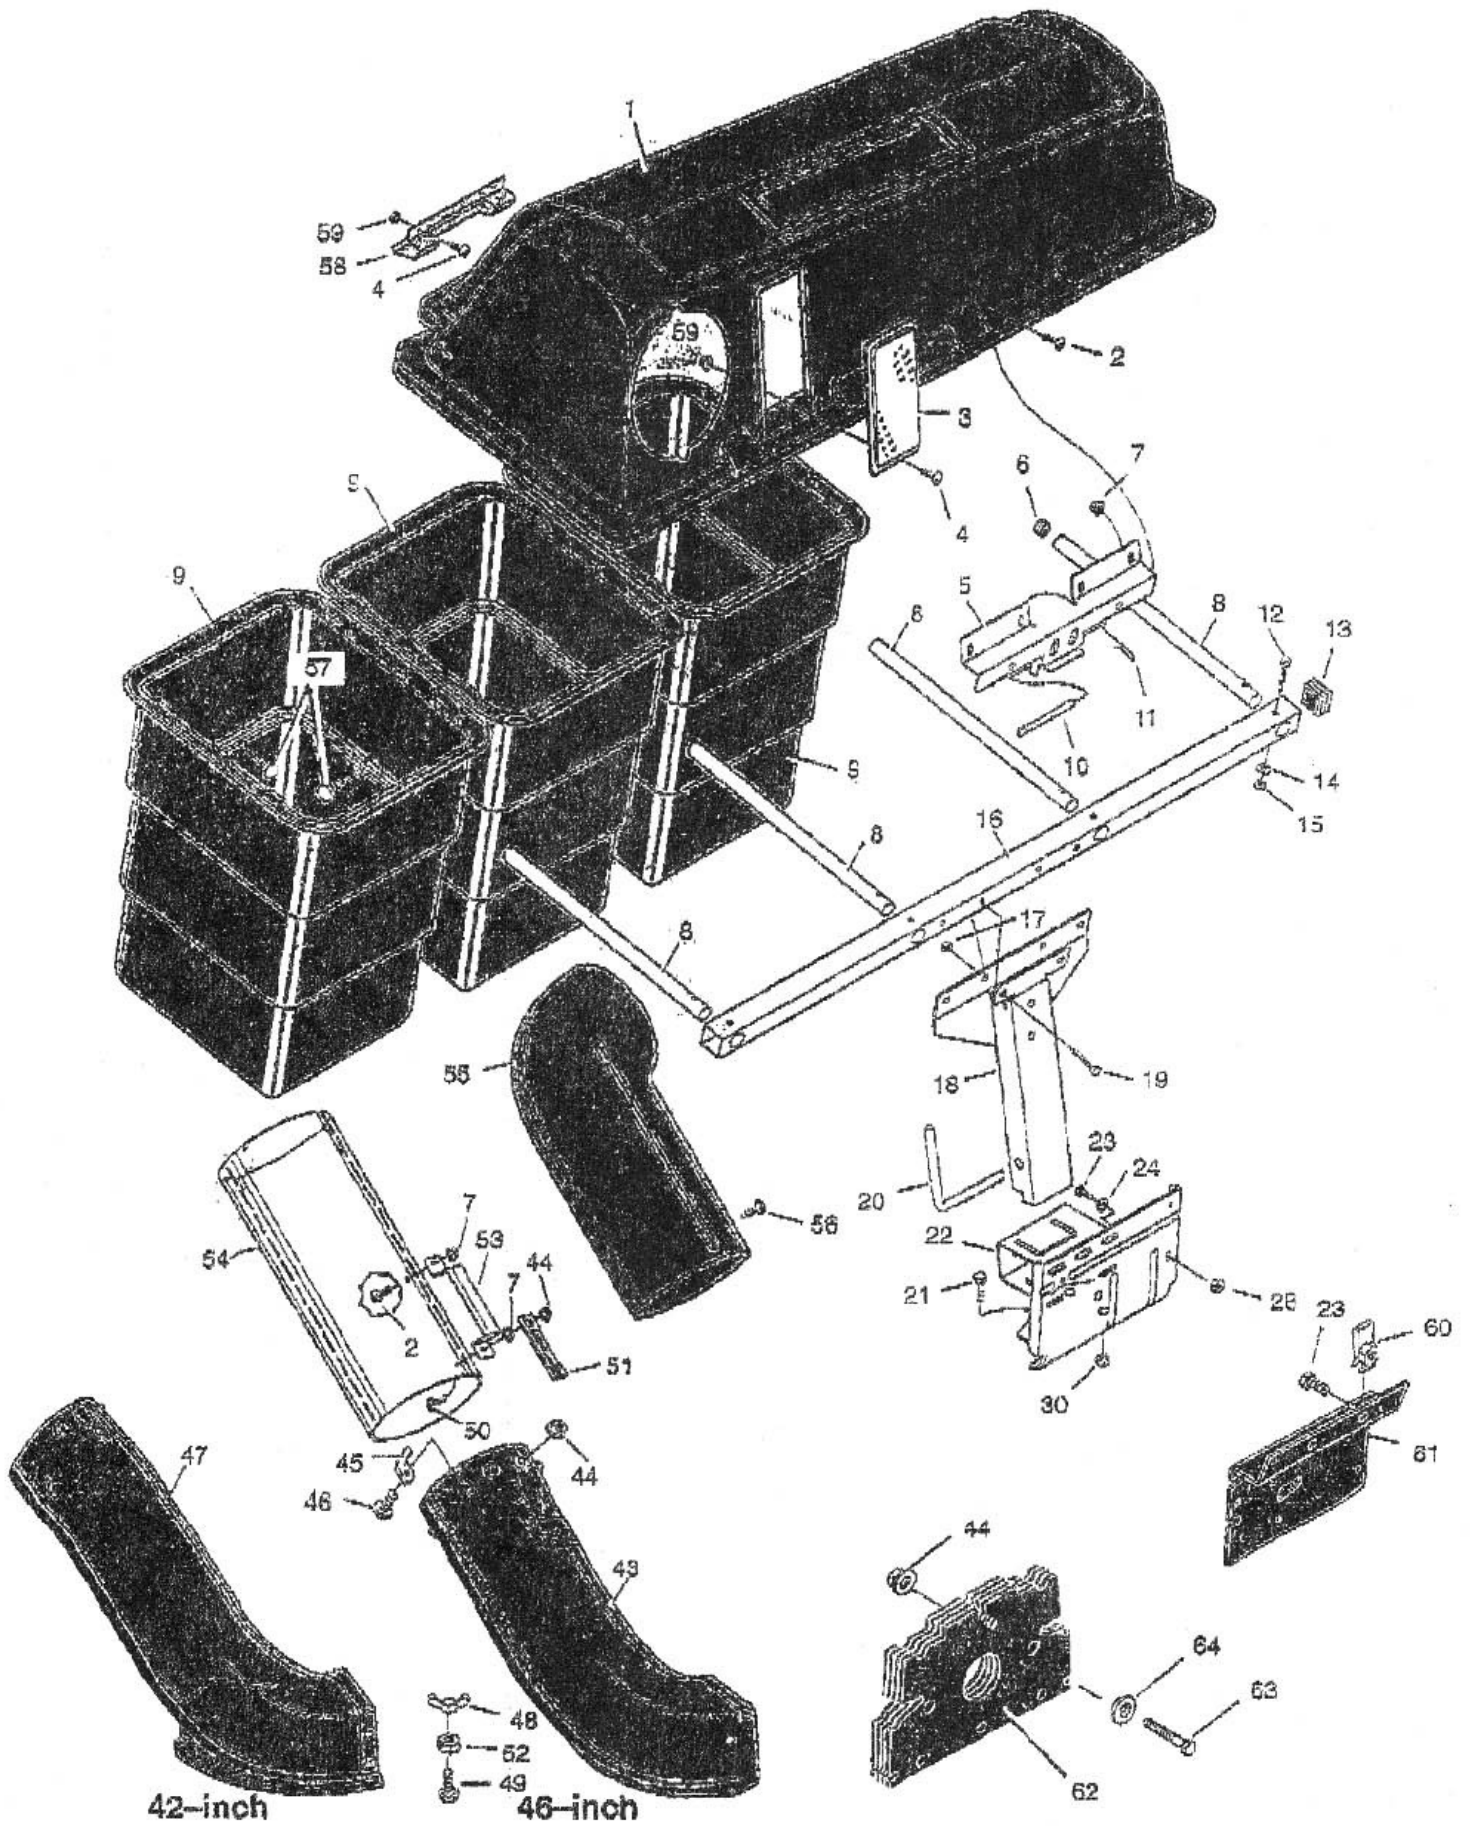

# MODEL 24767A

# REPAIR PARTS GRASS BAGGER

# Illustrated Parts Lookup

## Parts for MURRAY Model "24767A", Image Section "001 - GRASS BAGGER"

Item	Part Number	Part Description	Alt Part	Series	Qty
1	54750	BAGGER COVER	054750		
2	4X24	SCREW ZINC	004X24		
3	54575	WINDOW	054575		
4	4X21	SCREW	004X21		
5	54754E701	HINGE BRKT.			
6	54776	NLA CATCHER BAG			
7	15X66	NUT KEPS	015X66		
8	54753E701	TUBE			
9	54752	REQ COLOR CODE NPBRK			
10	54407	PIN, COVER HINGE			
11	31X6	PIN, HAIR	0031X6		
12	1X98	BOLT 31-18X1.875	001X98		
13	54777	PLUG-SQUARE	054777		
14	18X15	LOCK WASHER	018X15		
15	15X2	NUT HEX	0015X2		
16	54761E701	TUBE SUPPORT			
17	15X118	NUT,HEXAGON (ARDS)			
18	54757E701	CHANNEL ASSY.			
19	1X138	BOLT HEX 5/16 24	01X138		
20	54408Z	PIN CHANNEL MOUNT	054408 Z		
21	1X125	BOLT HEX 1/2THD	01X125		
22	54690E701	MOUNT ASSEMBLY, BAGGER			
23	1X141	BOLT 5/16-18X1.125	01X141		
24	10851Z	WASHER	010851 Z		
28	15X108	NUT SUPER FLANGE (A			
30	15X41	NUT LOCK	015X41		
43	54774	CHUTE EXT. 46"	054774		
44	15X89	LOCKNUT	015X89		
45	54563	PIN LATCH	054563		
46	2X39	BOLT	002X39		
47	54692	PULLEY, V5L 5.00X	054692		
48	14X86	NUT-WING	014X86		
49	2X74	BOLT CARRIAGE 5/16-1	002X74		
50	4X71	SCREW ZINC-TRUSS HEA	004X71		
51	54695	LATCH, RUBBER	054695		
52	15X109	NUT, JAM 5/16-18 EO			
53	54416E701	HANDLE			
54	54778	CONNECTING TUBE	054778		
55	91944	ELBOW 36" BAGGER	091944		